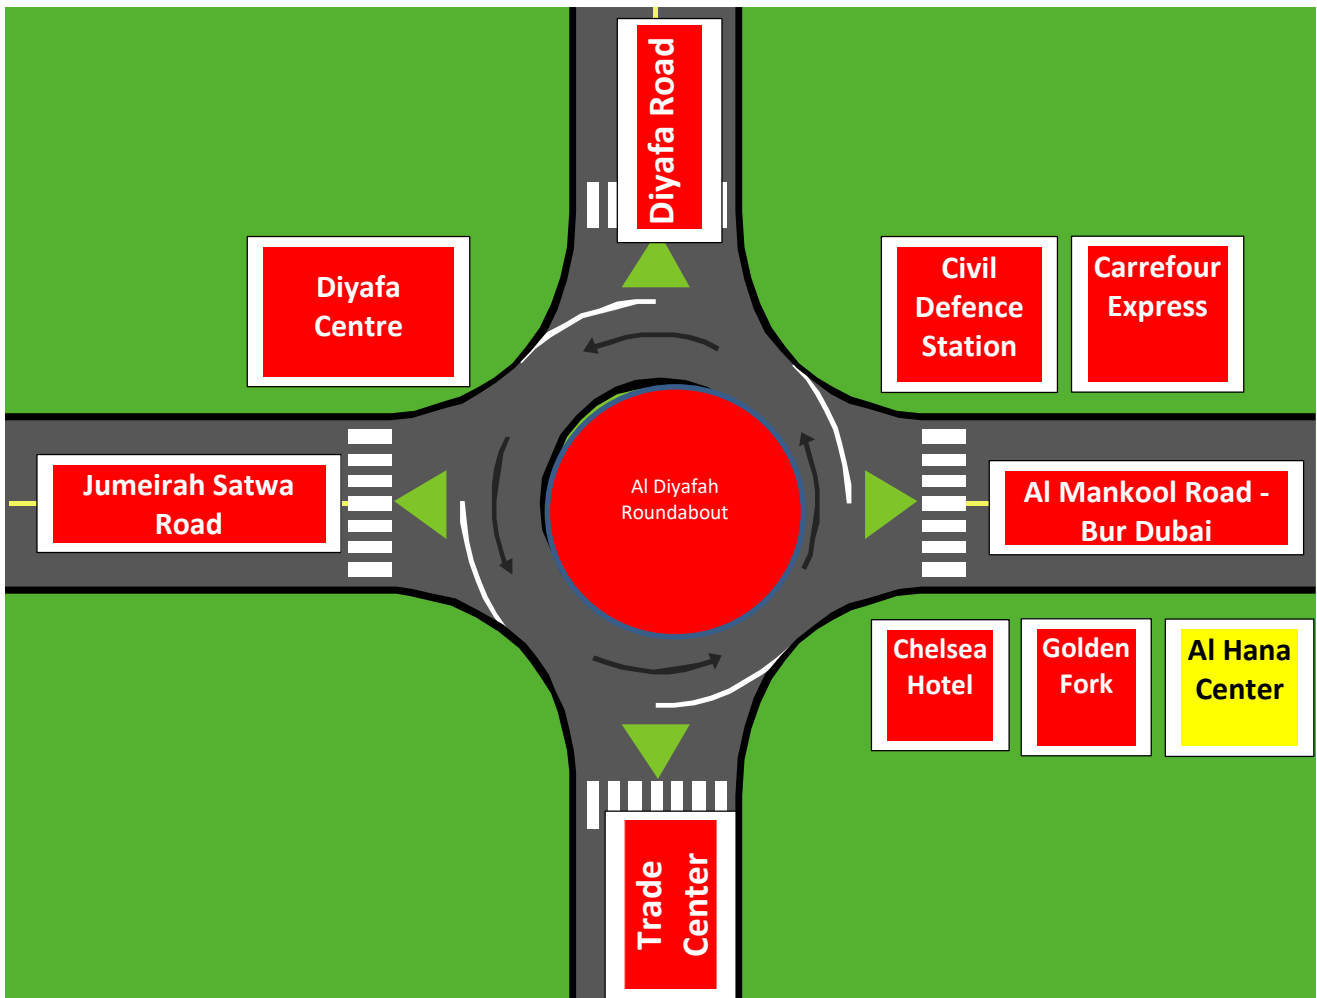

UNIFORM SHOP LOCATION MAP

Uniform is mandatory for students from Preschool 1 and above. Please see below the contact, location map and prices from our suppliers.

BEST LIFE- Shop No 114- Al Hana Centre

Tel No.: 04-3986968 | 04-3986967

Mobile: 050- 6269225

P.O Box No.: 81075

Uniform Prices are as follows:

Polo Shirt	AED 60
Shorts	AED 65
Trousers	AED 70
Skorts	AED 70
Sweater	AED 80

Shop Operation Timings:

Sunday to Thursday	10am-10pm
Friday	5:30pm-10pm
Saturday	10am-10pm
Public Holidays	
CLOSED	